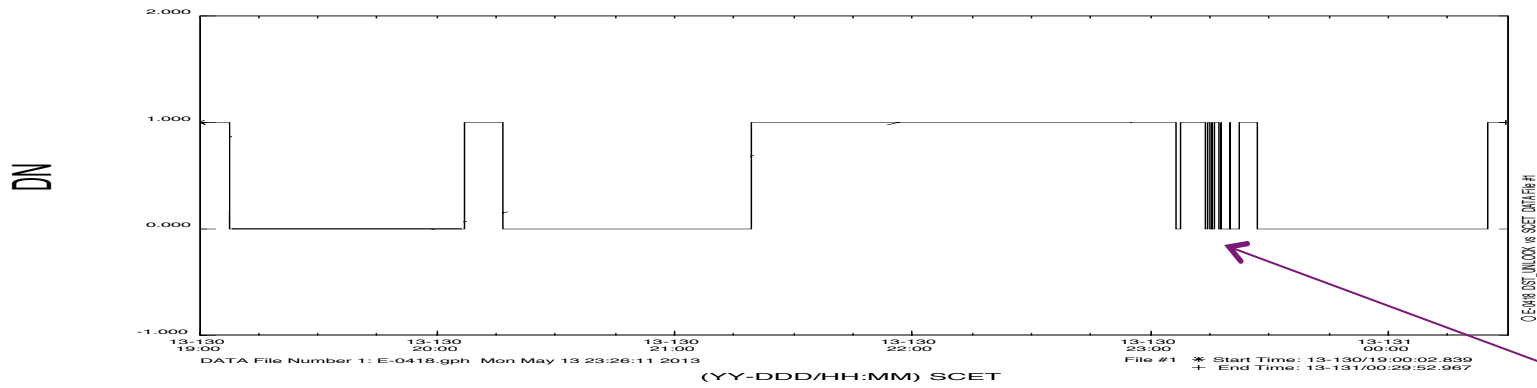

## E-0418 (DST\_UNLOCK) vs SCET

0 = DST in lock  
1 = DST out of lock

Zoom-in on next page

Date: Mon. May. 13, 2013 23:29:18