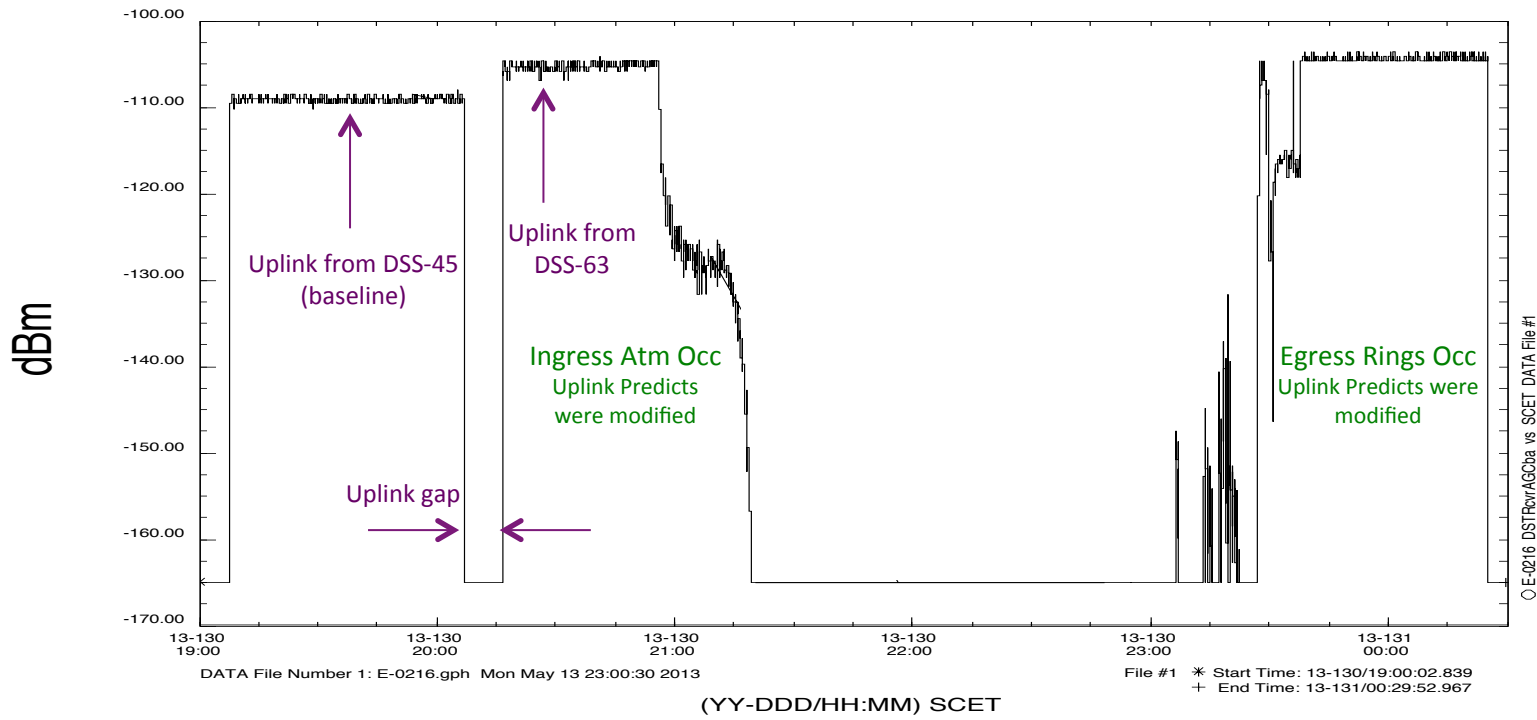

Rev 189 DST SPE & Lock Status During The Occultations

E-0216 (DSTRcvrAGCba) vs SCET

Date: Mon. May. 13, 2013 23:00:30